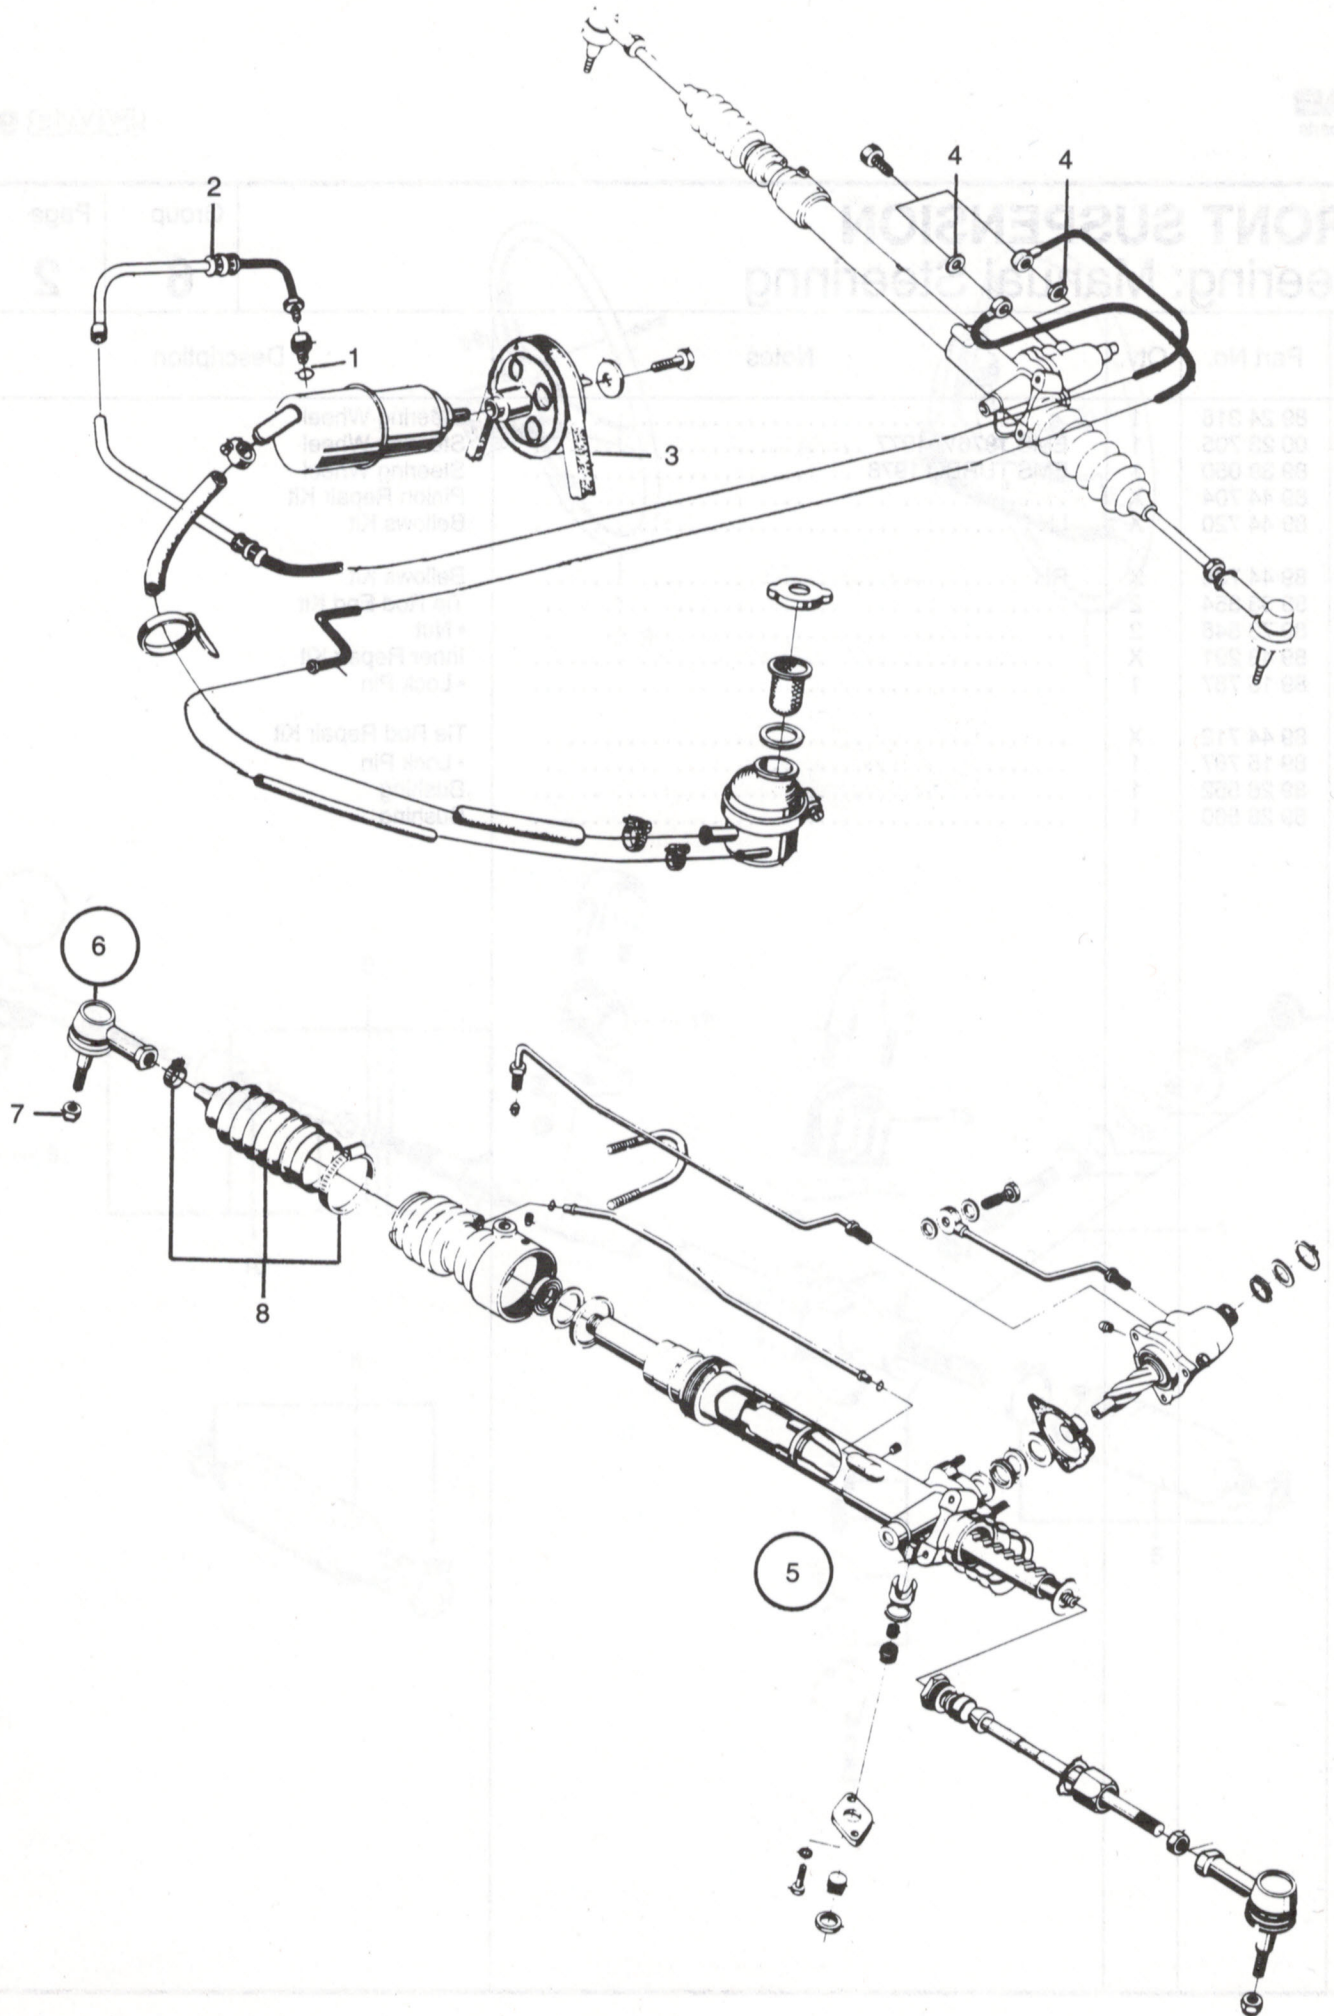

## Steering, Suspension

Group

**6**

Page

**1**

Fig. Pos.	Part No.	Qty.	Notes	Description
1	89 41 015	1	LH .....	Upper Control Arm
1	89 41 023	1	RH .....	Upper Control Arm
2	71 63 603	4	.....	Bushing
3	73 28 289	8	Original Part, See M.S. 273 .....	Bolt
3	89 90 012	8	Replacement Part .....	Bolt
4	79 18 717	8	Use with 73 28 289 .....	Nut
4	79 69 306	8	Use with 89 90 012 .....	Nut
5	89 93 321	4	.....	Ball Joint Kit
6	79 18 733	4	.....	• Nut
7	89 34 788	1	LH .....	Lower Control Arm
7	89 34 796	1	RH .....	Lower Control Arm
8	71 84 443	4	.....	Bushing
9	89 22 205	2	.....	Bearing
10	89 22 734	2	.....	Lock Ring

## Steering: Manual Steering

Group

**6**

Page

**2**

Fig. Pos.	Part No.	Qty.	Notes	Description
1	89 24 318	1	.....	Steering Wheel
2	00 23 705	1	EMS 1976½-1977 .....	Steering Wheel
3	89 39 050	1	EMS TURBO 1978 .....	Steering Wheel
4	89 44 704	X	.....	Pinion Repair Kit
5	89 44 720	X	LH .....	Bellows Kit
6	89 44 738	X	RH .....	Bellows Kit
7	89 93 354	2	.....	Tie Rod End Kit
8	80 73 546	2	.....	• Nut
9	89 48 291	X	.....	Inner Repair Kit
11	89 15 787	1	.....	• Lock Pin
10	89 44 712	X	.....	Tie Rod Repair Kit
11	89 15 787	1	.....	• Lock Pin
12	89 26 552	1	.....	Bushing
13	89 26 560	1	.....	Bushing

# FRONT SUPERIOR Steering: Wheel Steering

Part No.	Pos.	QTY.
89 24 218	1	1
89 24 219	2	1
89 24 220	3	1
89 24 221	4	2
89 24 222	5	1
89 24 223	6	1
89 24 224	7	1
89 24 225	8	1
89 24 226	9	1
89 24 227	10	1
89 24 228	11	1
89 24 229	12	1
89 24 230	13	1

## Steering: Power Steering 1975-1978

Group

Page

**6**

**3**

Fig. Pos.	Part No.	Qty.	Notes	Description
1	89 30 430	1	.....	O-Ring
2	89 28 772	1	.....	Pressure Hose
3	83 39 921	1	.....	V-Belt
4	89 23 153	4	.....	Seal Ring
5	89 94 899	1	Complete Rebuilding Kit .....	Seal Kit
6	89 93 354	1	.....	Tie Rod Kit
7	80 73 546	1	.....	• Nut
8	89 94 766	2	.....	Bellows Kit