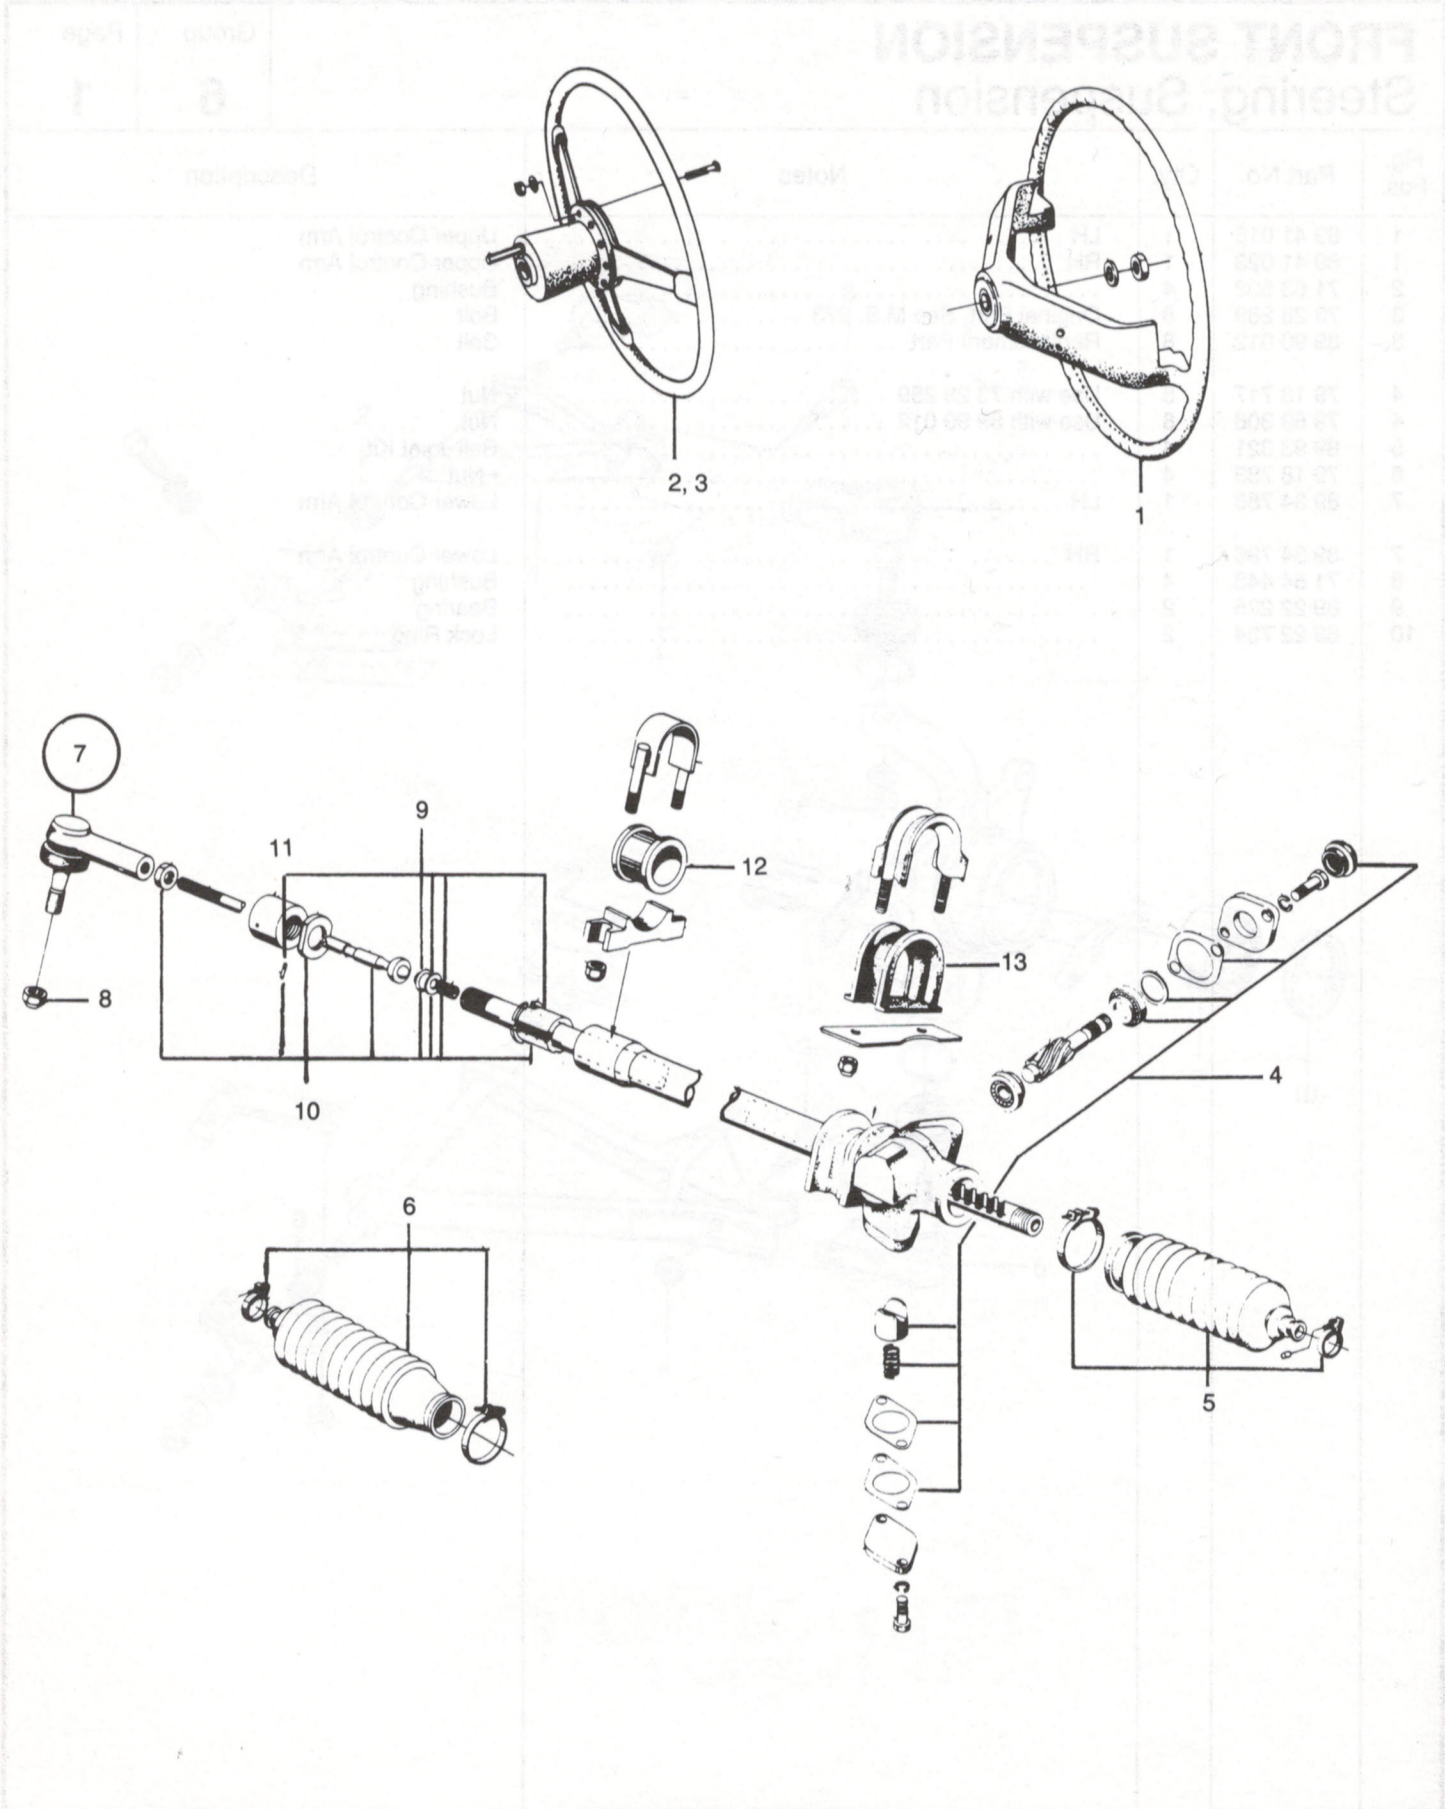

FRONT SUSPENSION
Steering Suspension

FRONT SUSPENSION

Steering: Manual Steering

Group

6

Page

2

Fig. Pos.	Part No.	Qty.	Notes	Description
1	89 24 318	1	.....	Steering Wheel
2	00 23 705	1	EMS 1976½-1977	Steering Wheel
3	89 39 050	1	EMS TURBO 1978	Steering Wheel
4	89 44 704	X	.....	Pinion Repair Kit
5	89 44 720	X	LH	Bellows Kit
6	89 44 738	X	RH	Bellows Kit
7	89 93 354	2	.....	Tie Rod End Kit
8	80 73 546	2	.....	• Nut
9	89 48 291	X	.....	Inner Repair Kit
11	89 15 787	1	.....	• Lock Pin
10	89 44 712	X	.....	Tie Rod Repair Kit
11	89 15 787	1	.....	• Lock Pin
12	89 26 552	1	.....	Bushing
13	89 26 560	1	.....	Bushing